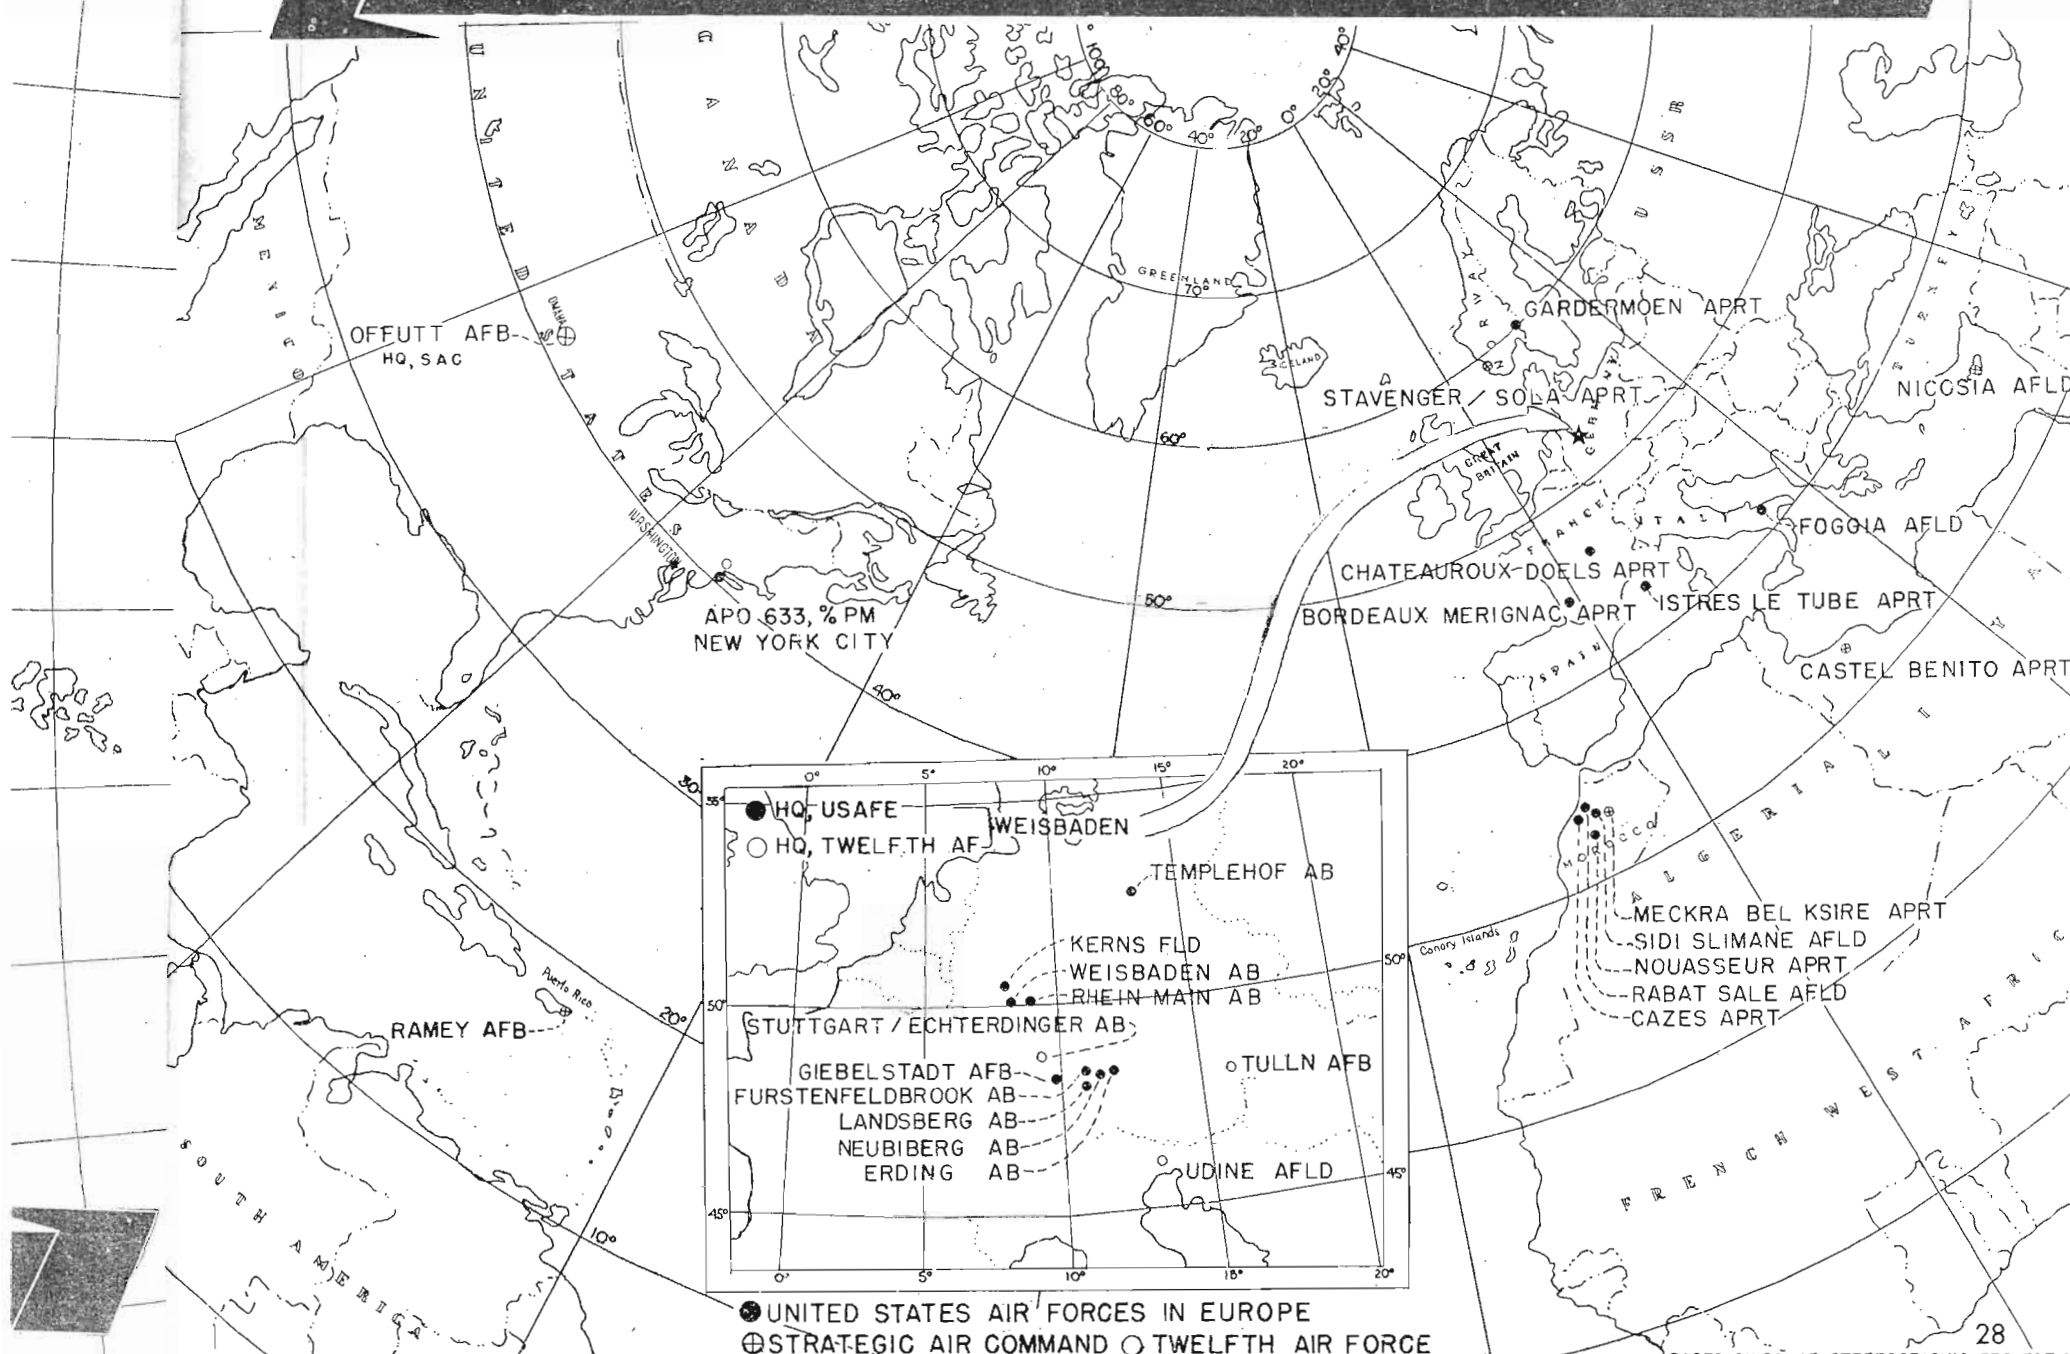

NON-AIRFIELD INSTALLATIONS BY COMMAND

NAME OF INSTALLATION & LOCATION	ASSIGNMENT				UTILIZATION							REMARKS		
	ACTIVE	INACTIVE	COMMAND JURISDICTION	JOINT USE	MAINTENANCE & REPAIR	AACS	AWG	B & GR	DEPOTS	HOUSING	RADAR		STORAGE	OTHER
AAC														
AAC-CAP Liaison Office, Merrill Fld, Anchorage	X		AAC	CAP	39 AD Wg								X	AAC - Civil Air Patrol Liaison
Air Police Station, Anchorage	X		AAC	None	59 AB Cp								X	Air Police Station
Birch Lake, Birch Lake	X		AAC	USARAL	5001 Wg								X	Recreational Site - Rest Camp
Blair Lake, Fairbanks	X		AAC	USARAL	5001 Wg			X						Bombing & Aerial Gunnery
Chernofski Harbor, Unalaska	X		AAC	None	39 AD Wg								X	Dock Facility - Harbor Supply & Storage Site
Cook Inlet, Anchorage	X		AAC	None	39 AD Wg			X						Aerial Gunnery Practice
Eagle River Gunnery Range, Anchorage, Alaska	X		AAC	USARAL	39 AD Wg			X						Anti-Aircraft Gunnery Practice
Fairbanks Permafrost Experimental Site, Fairbanks	X		AAC	USARAL	5001 Comp Wg								X	Permafrost Experimental Station
Kodiak & Chirikoff Area, Aux to Elmendorf AFB	X		AAC										X	Intermediate Air Warning and Short Range Station
Lake Hood, Anchorage	X		AAC	None	39 AD Wg				X				X	Administration & Housing, Seaplane Landing
Lake Louise, Alaska	X		AAC	USARAL USN	39 AD Wg								X	Officers Rest Camp
Naknek, Alaska	X		AAC	USARAL USN	39 AD Wg								X	Rest Camp #1
Naknek, Alaska	X		AAC	USARAL USN	39 AD Wg								X	Rest Camp #2
Ocean Dock, Anchorage, Alaska	X		AAC	USARAL	AAC								X	Marine Dock
Point Barrow, Alaska	X		AAC	None	5001 Wg								X	Point to Point, Grd to Air, HF/DF, Radar Beacon, Homing Beacon
Salchaket Lake, Alaska	X		AAC	USARAL	5001 Wg								X	Rest Camp (Camp Site only)
Ship Creek Trail, Alaska	X		AAC	None	39 AD Wg								I	Rescue Operations Cabin
Skilak Lake, Alaska	X		AAC	USARAL USN	39 AD Wg								X	Officers Rest Camp
Ski Bowl, Anchorage	X		AAC	USARAL USN	39 AD Wg								X	Recreational Site
Skull Cliff AACS Sta (Beetle "A")	X		AAC	None	5001 Wg	X				X				Loran Single Slave Station, Point to Point Ground to Air, Homing Beacon