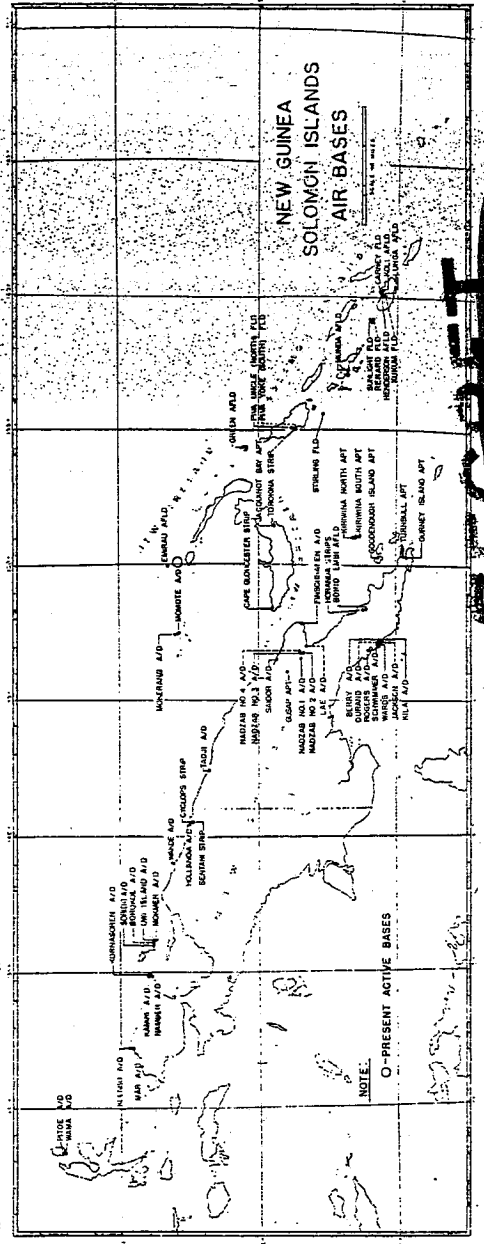

ENLARGED MAPS
OF
JAPAN
NEW ZEALAND
NEW GUINEA
SOLOMON ISLANDS