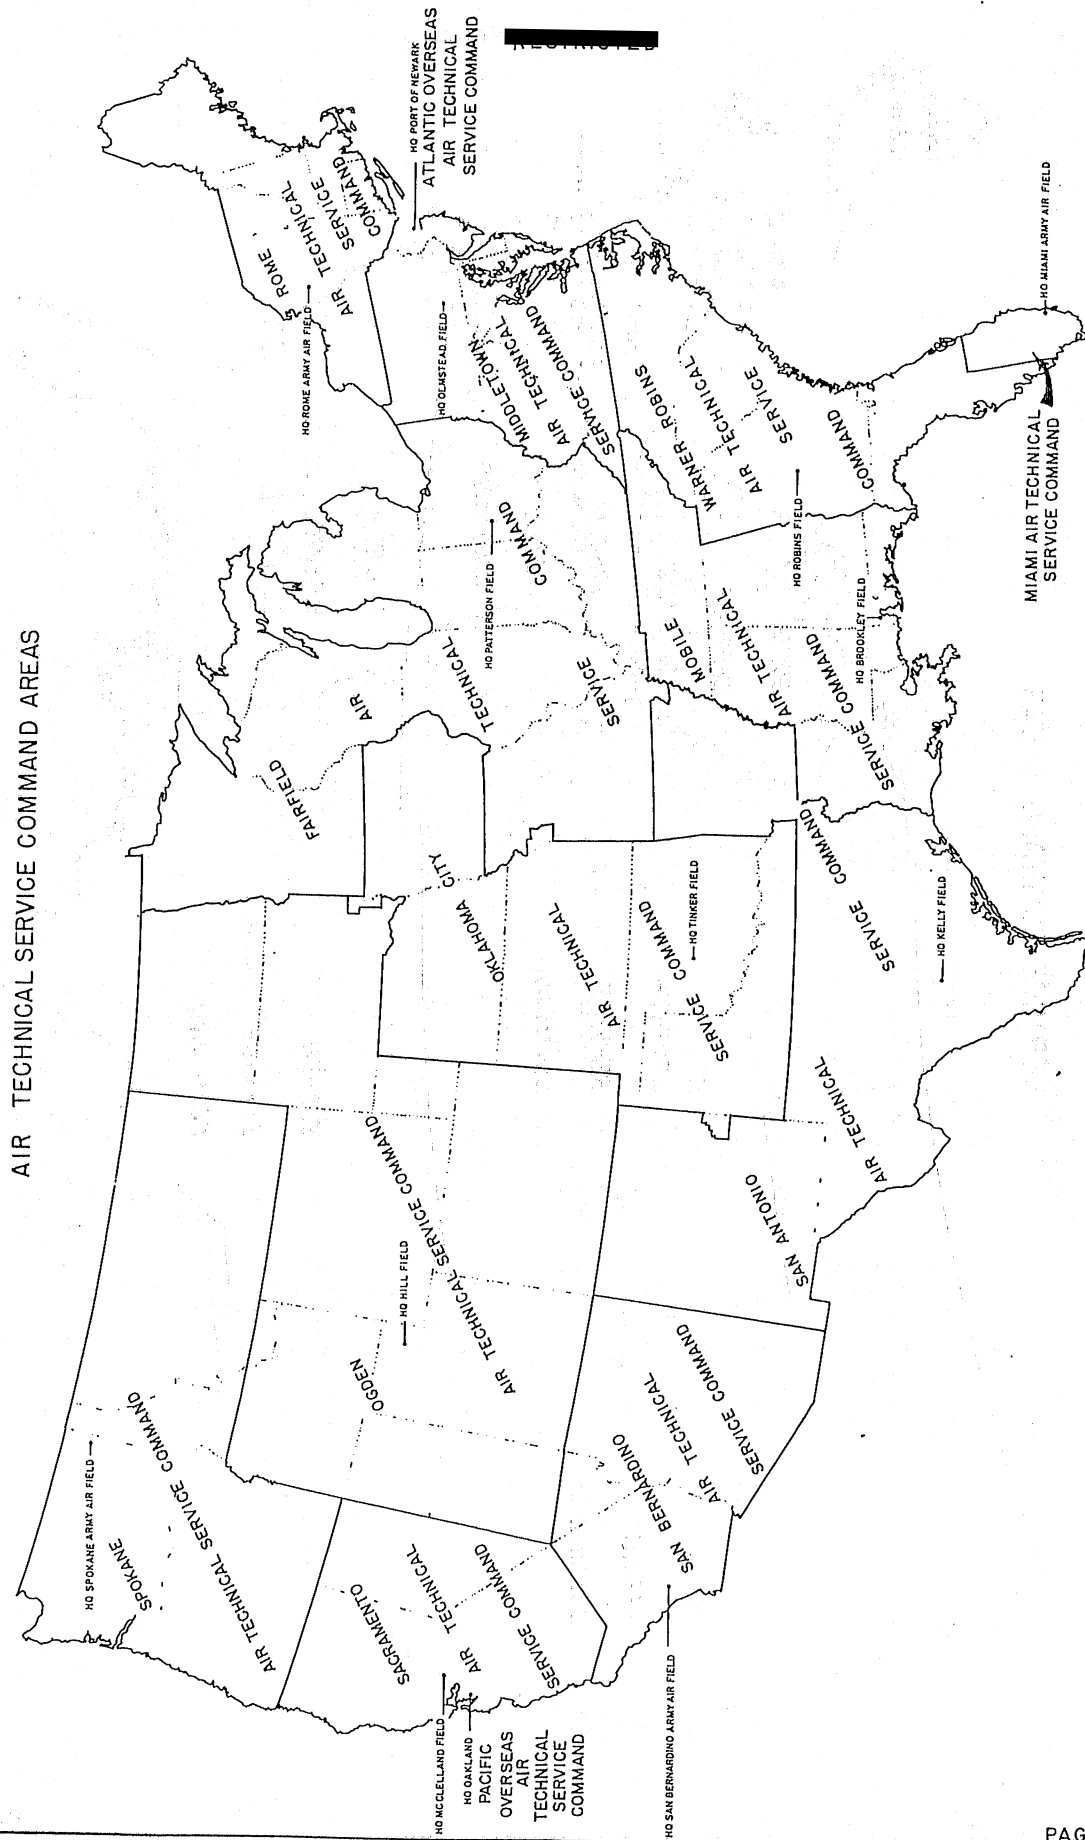

AIR TECHNICAL SERVICE COMMAND AREAS

SECTION II - A AF DEPOTS, INDUSTRIAL & RELATED INSTALLATIONS

AIR DEPOTS

NAME	LOCATION	ATSC AREA	REAL ESTATE CODE
FAIRFIELD AIR DEPOT	PATTERSON FIELD FAIRFIELD, OHIO	FATSC	1
MIAMI AIR DEPOT	MIAMI A A FLD MIAMI, FLA	MIATSC	
MIDDLETOWN AIR DEPOT	OLMSTED FIELD MIDDLETOWN, PA	MATSC	1
MOBILE AIR DEPOT	BROOKLYN FIELD MOBILE, ALA	MOATSC	1
OGDEN AIR DEPOT	HILL FIELD OGDEN, UTAH	OGATSC	
OKLAHOMA CITY AIR DEPOT	TINCKER FIELD OKLAHOMA CITY, OKLA	OCATSC	
ROME AIR DEPOT	ROME A A FLD ROME, N Y	RATSC	1
SACRAMENTO AIR DEPOT	McCLELLAN FIELD SACRAMENTO, CALIF	SATSC	
SAN ANTONIO AIR DEPOT	KELLY FIELD SAN ANTONIO, TEX	SAATSC	
SAN BERNARDINO AIR DEPOT	SAN BERNARDINO A A FLD SAN BERNARDINO, CALIF	SBATSC	
SPOKANE AIR DEPOT	SPOKANE A A FLD SPOKANE, WASH	SPATSC	1
WARNER ROBINS AIR DEPOT	ROBINS FIELD WARNER ROBINS, GA	WRATSC	

PERSONNEL REPLACEMENT DEPOTS

DEPOT #1 (TEMPORARILY INACTIVE)	DANIEL FIELD AUGUSTA, GA	WRATSC
DEPOT #2	KELLY FIELD SAN ANTONIO, TEX	SAATSC

INTRANSIT DEPOTS

DEPOT #2	124 TACOMA AVE SOUTH TACOMA 3, WASH	FOATSC
DEPOT #3	32ND & CYPRESS STS OAKLAND 14, CALIFORNIA	FOATSC
DEPOT #5	PORT OF NEWARK NEWARK 5, N J	AOATSC
DEPOT #7	BOX 66, METAIRIE BRANCH NEW ORLEANS, LA	AOATSC
DEPOT #8	700 HENRY FORD AVE LONG BEACH, CALIF	FOATSC
DEPOT #12	SEWELLS POINT TERMINAL (PIER B) NORFOLK, VA	AOATSC

SPECIALIZED DEPOTS

DEPOT NO.	LOCATION	* CLASSIFICATION	ATSC AREA
861	ARABI, LA 7200 NO PETERS ST	16-B, C	MOATSC
846	ATLANTA 2, GA 698 PORCH DE LEON AVE, SE	20,27	WRATSC
851	AUBURN, WASH	03-A, OEL	SPATSC
808	BROOKLYN 12, N Y 1 JUNIUS ST	27	MATSC
801	BUFFALO, N Y 709 BERGCA ST	02-X	RATSC
801 A	BUFFALO, N Y 1695 KILWOOD AVE	01-0, T	RATSC
803	CHICAGO 2, ILL 211 E NORTH WATER ST	27	FATSC
858	CINCINNATI, OHIO 660 LINCOLN AVE	16-A	FATSC
804	CLEVELAND, OHIO 4100 PAYNE AVE	03-C, 27	FATSC
843	COLUMBUS 3, OHIO STATE FAIRGROUNDS	19-A, B	FATSC
805	CONNELLSVILLE, PA CONNELLSVILLE MUN APT	11-B	MATSC
806	DALLAS 2, TEX 1809 SO LAMAR ST	01-M	SAATSC
862	DAYTON, OHIO WILMINGTON PIKE		FATSC
837	DENVER 9, COLO 900 SO BROADWAY	08-D, 27	OGATSC
842	DES MOINES 17, IOWA STATE FAIRGROUNDS	01-D, 27	OCATSC
824	DETROIT 3, MICH FOOT OF ADAIR ST	03-G	FATSC
809	ELIZ, PA 212 E 18TH ST	11-M	MATSC
810	FLUSHING, L I, N Y 40 - 22 LAWRENCE ST	01-N	MATSC
840	FRESNO, CALIF VALLEY COTTON PRODUCTS CO	27	SATSC
829	GADSDEN, ALA P O BOX 820	01-P, 08-A, B, 09-C, 11-A, 25-A, B	MOATSC

NOTES. * FOR EXPLANATION OF CLASSIFICATION SEE TECHNICAL ORDER NO. 00-354-1 (2 MARCH 45)